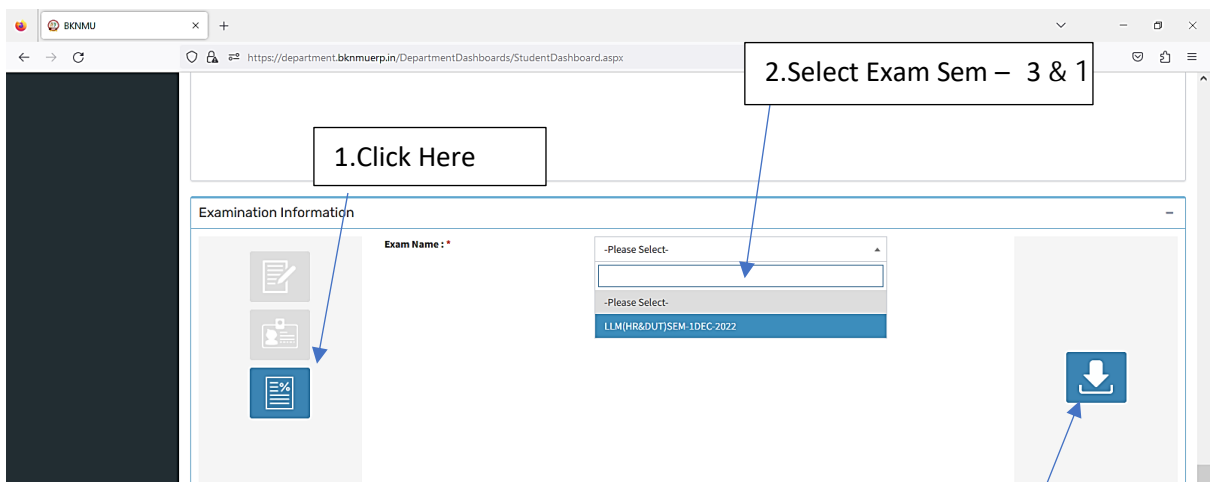

Ph: 0285-2681400 Fax: 0285-2681503

Student Login

- Logging Your Username and password

<https://bknmuerp.in>

- Logging With Your SPID and Password
- Select **College department** module

Plz Allow Pop-Up To Open New Window